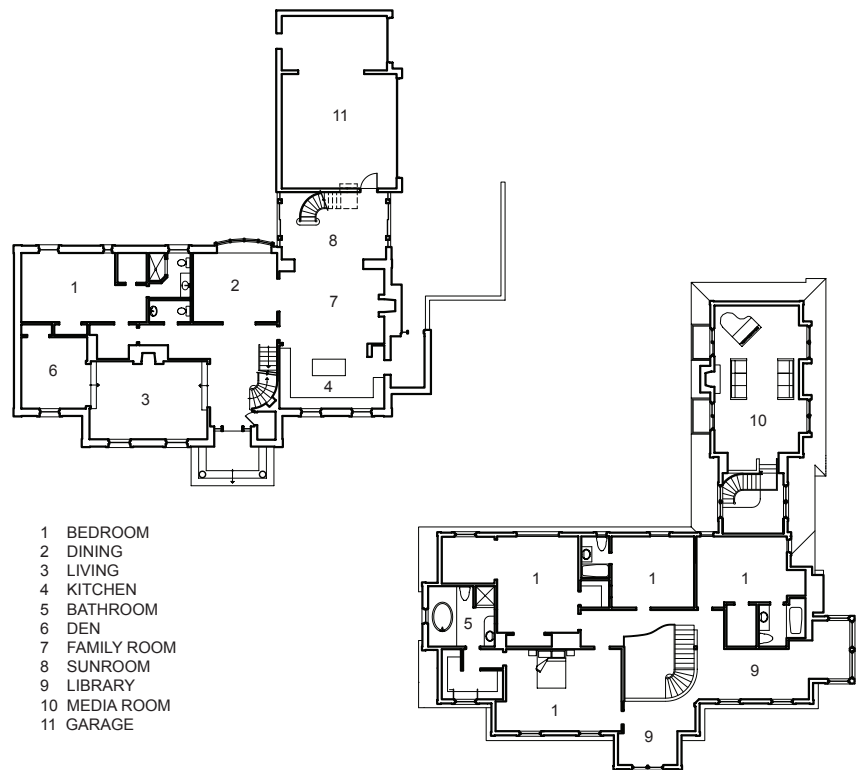

Bridle Path House Toronto, ON

Bridle Path

The Client asked us to convert this mock art-deco storey-and-a-half house into a two-storey Mediterranean style house for his extended family. The second storey scissor-truss roof was built over the existing house as a weather-tight structure before removing the old roof. Overall, this work added 1500 sf with the addition of two new bedrooms, a den, a 2-storey glazed link and a large family room over the existing garage.

AREA 5,300 sf
BUDGET Withheld
STATUS Completed 2004

LaPointe

ARCHITECTS

www.lapointe-arch.com