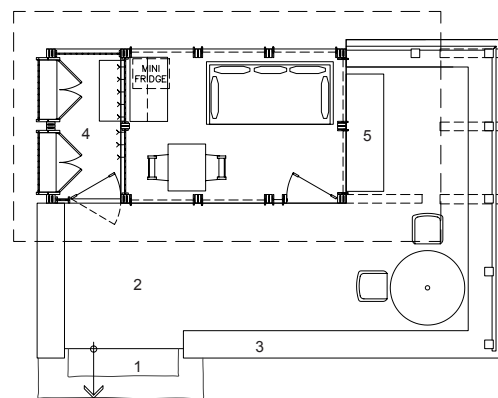

# Cabana Milford, ON

- 1 LIMESTONE STEPS
- 2 CEDAR DECK
- 3 CEDAR BENCH
- 4 CHANGE AREA
- 5 STORE BOX

This beach side getaway is located on a large site hugging the shore of Lake Ontario in Prince Edward County. This cabana is one of many small buildings taking advantage of the site's less accessible and ecological sensitive locations – sitting lightly in a conservation authority regulated zone. It provides an access point to the pebble beach and two ponds while sheltering the user from the harsh sun.

<b>AREA</b>	96 sf
<b>BUDGET</b>	\$ 15,000
<b>STATUS</b>	Completed 2011