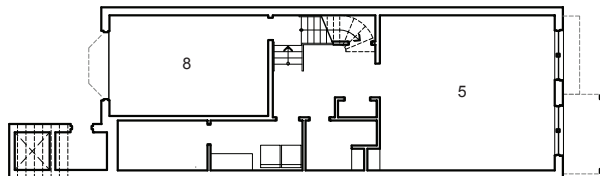

St. Germain Avenue Houses Toronto, ON

Bedford Park-Nortown

- 1 BEDROOM
- 2 DINING
- 3 LIVING
- 4 KITCHEN
- 5 RECREATION ROOM
- 6 FAMILY ROOM
- 7 BREAKFAST
- 8 GARAGE

These neo-Victorian all-brick infill houses are accented by stucco bay and box windows with metal roofs. The interiors of the four-bedroom houses are exquisitely detailed with large wood baseboards offsetting the multi-layered crown molding and half-paneled walls on the ground floor. The basement ceiling is high, allowing plenty of light and air to penetrate deep into the space, while the second floor bedrooms all include vaulted ceilings and dormers.

AREA 2,280 sf each
BUDGET Withheld
STATUS Completed in 2006