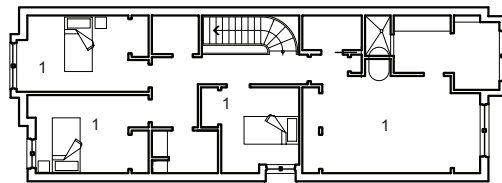

St. Germain Avenue Houses Toronto, ON

Bedford Park-Nortown

- 1 BEDROOM
- 2 DINING
- 3 LIVING
- 4 KITCHEN
- 5 RECREATION ROOM
- 6 FAMILY ROOM
- 7 BREAKFAST
- 8 GARAGE

These neo-Victorian all-brick infill houses are accented by stucco bay and box windows with metal roofs. The interiors of the four-bedroom houses are exquisitely detailed with large wood baseboards offsetting the multi-layered crown molding and half-paneled walls on the ground floor. The basement ceiling is high, allowing plenty of light and air to penetrate deep into the space, while the second floor bedrooms all include vaulted ceilings and dormers.

AREA 2,280 sf each
BUDGET Withheld
STATUS Completed in 2006