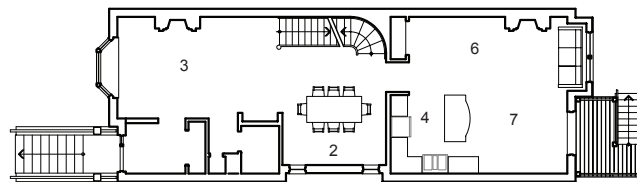

St. Germain Avenue Houses Toronto, ON

Bedford Park-Nortown

- 1 BEDROOM
- 2 DINING
- 3 LIVING
- 4 KITCHEN
- 5 RECREATION ROOM
- 6 FAMILY ROOM
- 7 BREAKFAST
- 8 GARAGE

These neo-Victorian all-brick infill houses are accented by stucco bay and box windows with metal roofs. The interiors of the four-bedroom houses are exquisitely detailed with large wood baseboards offsetting the multi-layered crown molding and half-paneled walls on the ground floor. The basement ceiling is high, allowing plenty of light and air to penetrate deep into the space, while the second floor bedrooms all include vaulted ceilings and dormers.

AREA 2,280 sf each
BUDGET Withheld
STATUS Completed in 2006