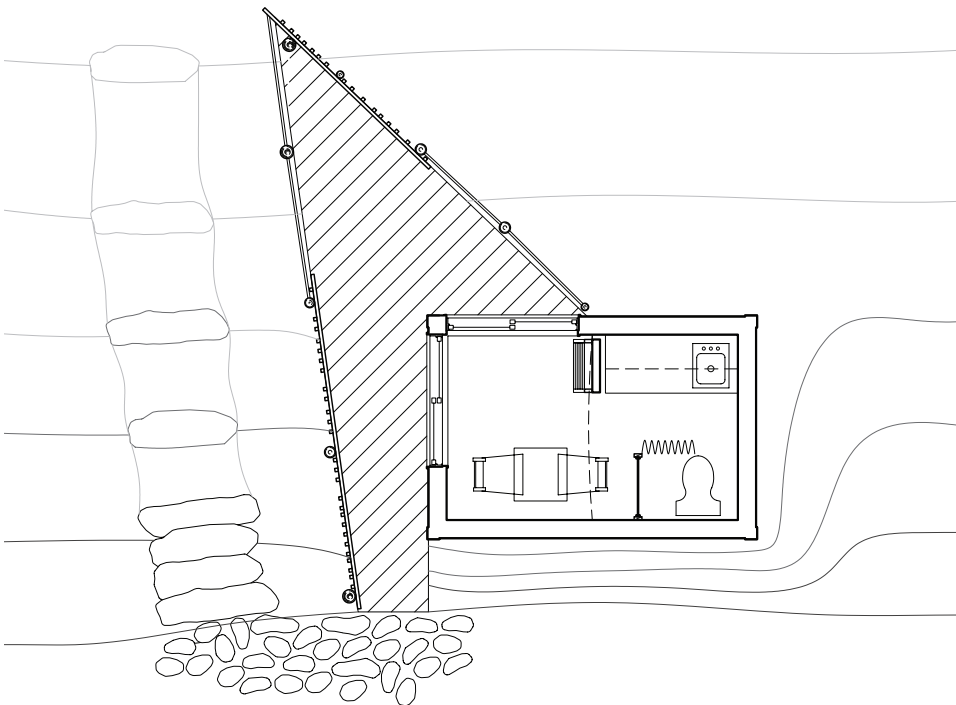

# Hillside Bunky Milford, ON

This 96 square foot cabin is situated on the edge of an escarpment, in order to maximize views to the Bay of Quinte below, while minimizing its impact on the surrounding landscape. The cabin includes all the necessities of life in an extremely compact yet organized volume. An exterior wood deck, supported and surrounded by trees, allows the user to live amongst the trees.

**AREA** 96 sf  
**BUDGET** \$ 20,000  
**STATUS** Completed 2011