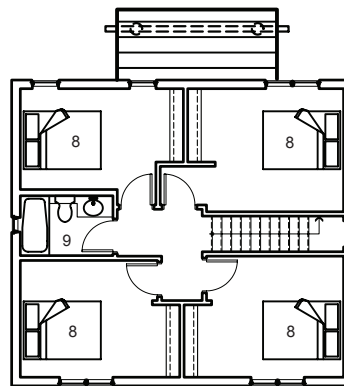

Lot 14 House Naughton, ON

Atikameksheng Anishnawbek First Nation

- 1 ENTRY
- 2 LAUNDRY
- 3 LIVING
- 4 KITCHEN
- 5 DINING
- 6 UTILITY
- 7 POWDER ROOM
- 8 BEDROOM
- 9 BATHROOM

This two storey, 4-unit, single bedroom apartment building is located on the rocky outcrops of the Canadian Shield in northern Ontario. Including features such as an air-lock vestibule, a protected front entry porch, exterior access to the utility room, the house also features south facing common spaces and windows for larger family gatherings. The use of durable interior and exterior materials such as galvalume roofing, pre-finished wood siding, and Durisol foundations is complemented by the use of local wood elements to help reinforce the traditional culture.

AREA 2,407 sf
BUDGET Withheld
STATUS Tender