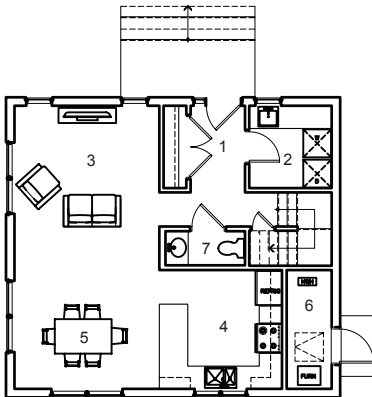

Lot 14 House Naughton, ON

Atikameksheng Anishnawbek First Nation

- 1 ENTRY
- 2 LAUNDRY
- 3 LIVING
- 4 KITCHEN
- 5 DINING
- 6 UTILITY
- 7 POWDER ROOM
- 8 BEDROOM
- 9 BATHROOM

This two storey, 4-unit, single bedroom apartment building is located on the rocky outcrops of the Canadian Shield in northern Ontario. Including features such as an air-lock vestibule, a protected front entry porch, exterior access to the utility room, the house also features south facing common spaces and windows for larger family gatherings. The use of durable interior and exterior materials such as galvalume roofing, pre-finished wood siding, and Durisol foundations is complemented by the use of local wood elements to help reinforce the traditional culture.

AREA 2,407 sf
BUDGET Withheld
STATUS Tender