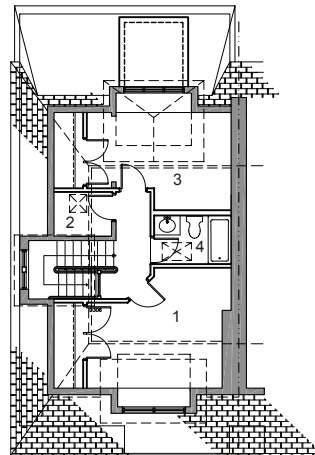

# Cornish Road House Toronto, ON

Rosedale-Moore Park

**BEFORE**

**AFTER**

This 3 storey house in Toronto's Moore Park neighborhood was converted from a multi-unit rental property to a single family dwelling. The work included a complete interior renovation and the replacement of a 2-storey enclosed porch with a new addition allowing for a great room and master bedroom suite.

**AREA** *Addition: 312 sf, Total: 2632 sf*  
**BUDGET** *Withheld*  
**STATUS** *Completed 2008*

**GROUND FLOOR**

- 1 FOYER
- 2 LIVING / DINING
- 3 POWDER ROOM
- 4 FAMILY ROOM
- 5 KITCHEN

**SECOND FLOOR**

- 1 BEDROOM 2
- 2 LIBRARY
- 3 BATHROOM / LAUNDRY
- 4 WALK-IN-CLOSET
- 5 ENSUITE
- 6 MASTER BEDROOM

**THIRD FLOOR**

- 1 BEDROOM 3
- 2 STORAGE
- 3 BEDROOM 4
- 4 BATHROOM

EXISTING CONSTRUCTION

**LaPointe**

ARCHITECTS