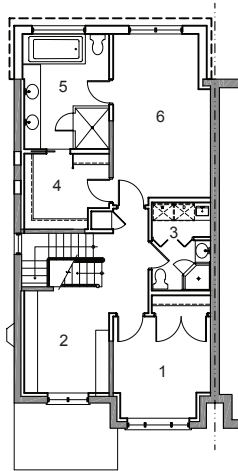

# Cornish Road House Toronto, ON

Rosedale-Moore Park

**BEFORE**

**AFTER**

This 3 storey house in Toronto's Moore Park neighborhood was converted from a multi-unit rental property to a single family dwelling. The work included a complete interior renovation and the replacement of a 2-storey enclosed porch with a new addition allowing for a great room and master bedroom suite.

**AREA** *Addition: 312 sf, Total: 2632 sf*  
**BUDGET** *Withheld*  
**STATUS** *Completed 2008*

**GROUND FLOOR**

- 1 FOYER
- 2 LIVING / DINING
- 3 POWDER ROOM
- 4 FAMILY ROOM
- 5 KITCHEN

**SECOND FLOOR**

- 1 BEDROOM 2
- 2 LIBRARY
- 3 BATHROOM / LAUNDRY
- 4 WALK-IN-CLOSET
- 5 ENSUITE
- 6 MASTER BEDROOM

**THIRD FLOOR**

- 1 BEDROOM 3
- 2 STORAGE
- 3 BEDROOM 4
- 4 BATHROOM

EXISTING CONSTRUCTION

**LaPointe**

ARCHITECTS