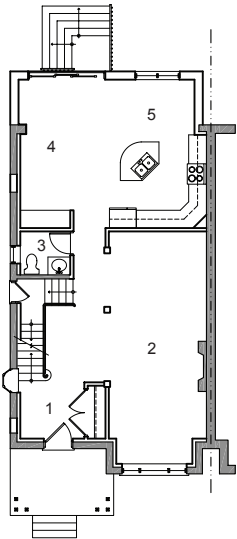

# Cornish Road House Toronto, ON

Rosedale-Moore Park

**BEFORE**

**AFTER**

This 3 storey house in Toronto's Moore Park neighborhood was converted from a multi-unit rental property to a single family dwelling. The work included a complete interior renovation and the replacement of a 2-storey enclosed porch with a new addition allowing for a great room and master bedroom suite.

**AREA** *Addition: 312 sf, Total: 2632 sf*  
**BUDGET** *Withheld*  
**STATUS** *Completed 2008*

**GROUND FLOOR**

- 1 FOYER
- 2 LIVING / DINING
- 3 POWDER ROOM
- 4 FAMILY ROOM
- 5 KITCHEN

**SECOND FLOOR**

- 1 BEDROOM 2
- 2 LIBRARY
- 3 BATHROOM / LAUNDRY
- 4 WALK-IN-CLOSET
- 5 ENSUITE
- 6 MASTER BEDROOM

**THIRD FLOOR**

- 1 BEDROOM 3
- 2 STORAGE
- 3 BEDROOM 4
- 4 BATHROOM

EXISTING CONSTRUCTION

**LaPointe**

ARCHITECTS