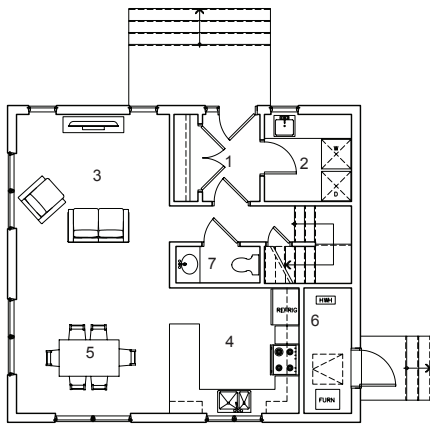

Lot 2 Naughton, ON

Atikameksheng Anishnawbek First Nation

- 1 ENTRY
- 2 LAUNDRY
- 3 LIVING
- 4 KITCHEN
- 5 DINING
- 6 UTILITY
- 7 POWDER ROOM
- 8 BEDROOM
- 9 BATHROOM

This two storey, 4 bedroom single family dwelling is located on the rocky outcrops of the Canadian Shield in northern Ontario. Including features such as an air-lock vestibule, a protected front entry porch, exterior access to the utility room, the house also features south facing common spaces and windows for larger family gatherings. The use of durable interior and exterior materials such as galvalume roofing, pre-finished wood siding, and Durisol foundations is complemented by the use of local wood elements to help reinforce the traditional culture.

AREA 1,159 sf
BUDGET Withheld
STATUS Tender