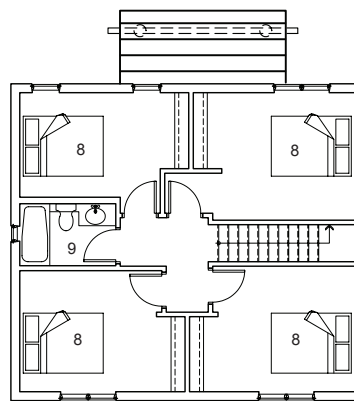

Lot 2 Naughton, ON

Atikameksheng Anishnawbek First Nation

- 1 ENTRY
- 2 LAUNDRY
- 3 LIVING
- 4 KITCHEN
- 5 DINING
- 6 UTILITY
- 7 POWDER ROOM
- 8 BEDROOM
- 9 BATHROOM

This two storey, 4 bedroom single family dwelling is located on the rocky outcrops of the Canadian Shield in northern Ontario. Including features such as an air-lock vestibule, a protected front entry porch, exterior access to the utility room, the house also features south facing common spaces and windows for larger family gatherings. The use of durable interior and exterior materials such as galvalume roofing, pre-finished wood siding, and Durisol foundations is complemented by the use of local wood elements to help reinforce the traditional culture.

AREA 1,159 sf
BUDGET Withheld
STATUS Tender