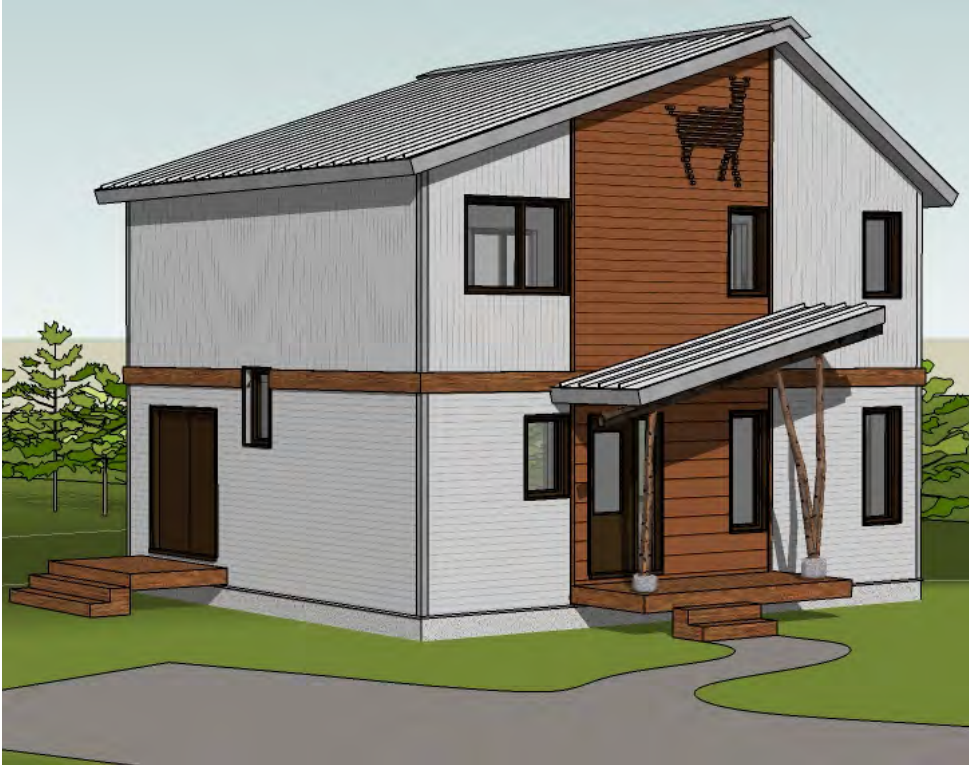

Lot 2 Naughton, ON

Atikameksheng Anishnawbek First Nation

- 1 ENTRY
- 2 LAUNDRY
- 3 LIVING
- 4 KITCHEN
- 5 DINING
- 6 UTILITY
- 7 POWDER ROOM
- 8 BEDROOM
- 9 BATHROOM

This two storey, 4 bedroom single family dwelling is located on the rocky outcrops of the Canadian Shield in northern Ontario. Including features such as an air-lock vestibule, a protected front entry porch, exterior access to the utility room, the house also features south facing common spaces and windows for larger family gatherings. The use of durable interior and exterior materials such as galvalume roofing, pre-finished wood siding, and Durisol foundations is complemented by the use of local wood elements to help reinforce the traditional culture.

AREA 1,159 sf
BUDGET Withheld
STATUS Tender