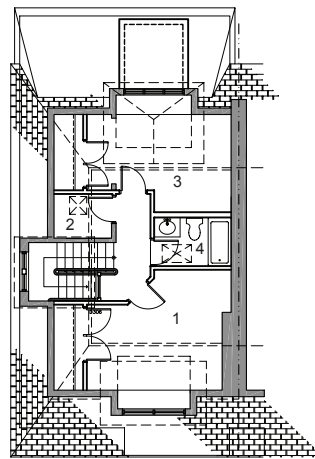

Cornish Road House Toronto, ON

Rosedale-Moore Park

BEFORE

AFTER

This 3 storey house in Toronto's Moore Park neighborhood was converted from a multi-unit rental property to a single family dwelling. The work included a complete interior renovation and the replacement of a 2-storey enclosed porch with a new addition allowing for a great room and master bedroom suite.

AREA *Addition: 312 sf, Total: 2632 sf*
BUDGET *Withheld*
STATUS *Completed 2008*

GROUND FLOOR

- 1 FOYER
- 2 LIVING / DINING
- 3 POWDER ROOM
- 4 FAMILY ROOM
- 5 KITCHEN

SECOND FLOOR

- 1 BEDROOM 2
- 2 LIBRARY
- 3 BATHROOM / LAUNDRY
- 4 WALK-IN-CLOSET
- 5 ENSUITE
- 6 MASTER BEDROOM