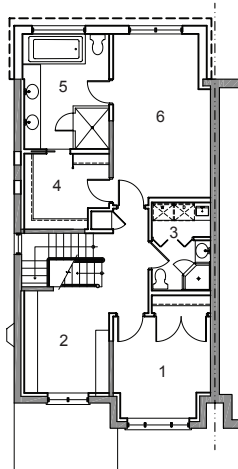

Cornish Road House Toronto, ON

Rosedale-Moore Park

BEFORE

AFTER

This 3 storey house in Toronto's Moore Park neighborhood was converted from a multi-unit rental property to a single family dwelling. The work included a complete interior renovation and the replacement of a 2-storey enclosed porch with a new addition allowing for a great room and master bedroom suite.

AREA *Addition: 312 sf, Total: 2632 sf*
BUDGET *Withheld*
STATUS *Completed 2008*

GROUND FLOOR

- 1 FOYER
- 2 LIVING / DINING
- 3 POWDER ROOM
- 4 FAMILY ROOM
- 5 KITCHEN

SECOND FLOOR

- 1 BEDROOM 2
- 2 LIBRARY
- 3 BATHROOM / LAUNDRY
- 4 WALK-IN-CLOSET
- 5 ENSUITE
- 6 MASTER BEDROOM