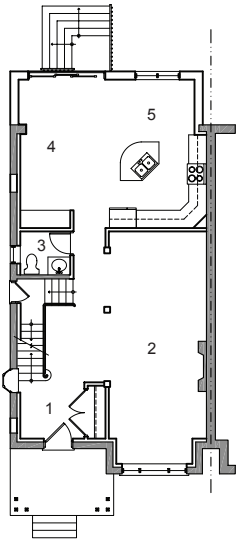

Cornish Road House Toronto, ON

Rosedale-Moore Park

BEFORE

AFTER

This 3 storey house in Toronto's Moore Park neighborhood was converted from a multi-unit rental property to a single family dwelling. The work included a complete interior renovation and the replacement of a 2-storey enclosed porch with a new addition allowing for a great room and master bedroom suite.

AREA *Addition: 312 sf, Total: 2632 sf*
BUDGET *Withheld*
STATUS *Completed 2008*

GROUND FLOOR

- 1 FOYER
- 2 LIVING / DINING
- 3 POWDER ROOM
- 4 FAMILY ROOM
- 5 KITCHEN

SECOND FLOOR

- 1 BEDROOM 2
- 2 LIBRARY
- 3 BATHROOM / LAUNDRY
- 4 WALK-IN-CLOSET
- 5 ENSUITE
- 6 MASTER BEDROOM